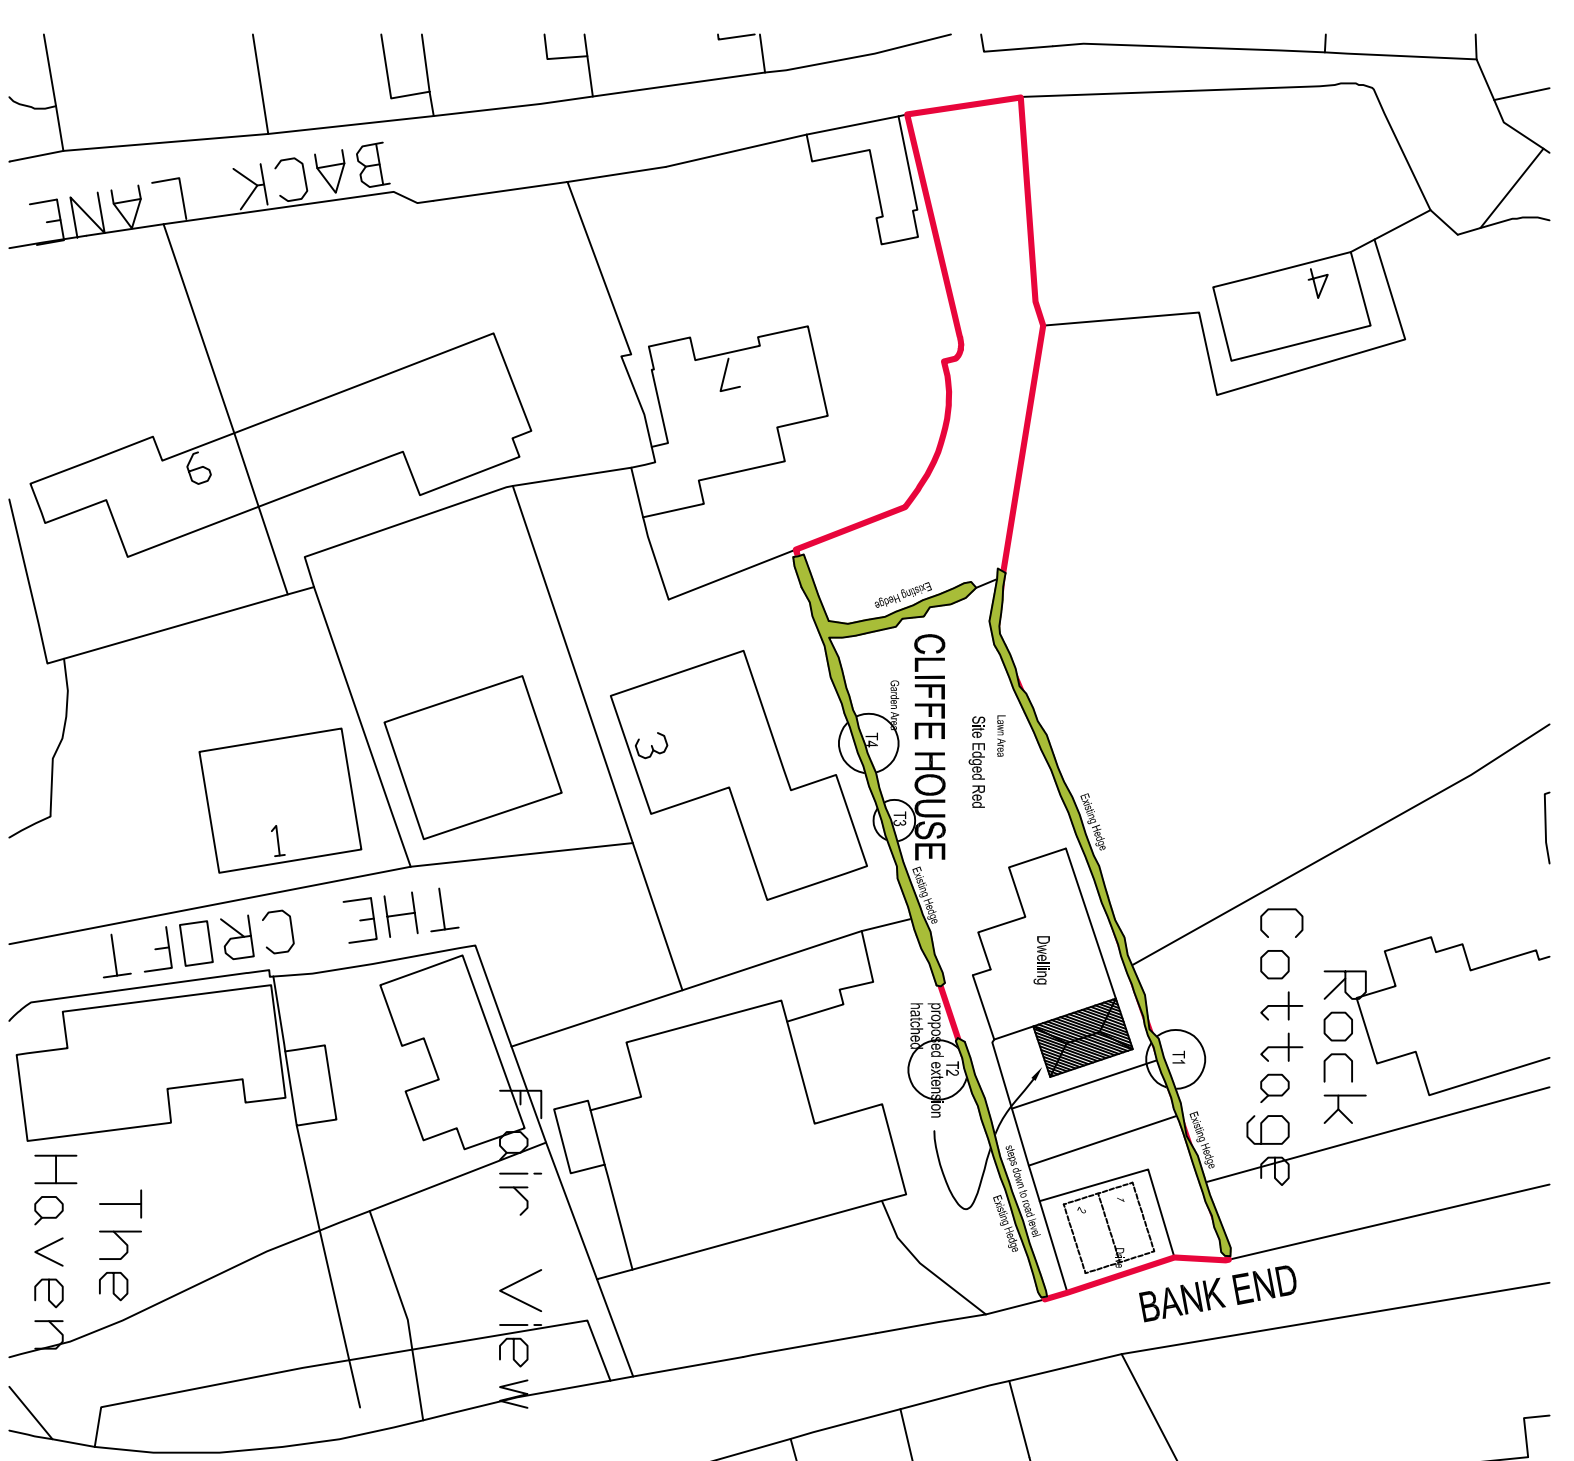

Crown Copyright and database rights 2022. OS 100031961 National Map Centre. Purchased 30/05/2022 1 year licence.

Proposed Demolition of existing front Conservatory and re build new front Conservatory at Cliffe House, Bank End Brown Edge, Stoke on Trent. ST6 8QR
 For Mr & Mrs C. Condliffe. scale :- 1:1250 & 1:500 date :- July 2022